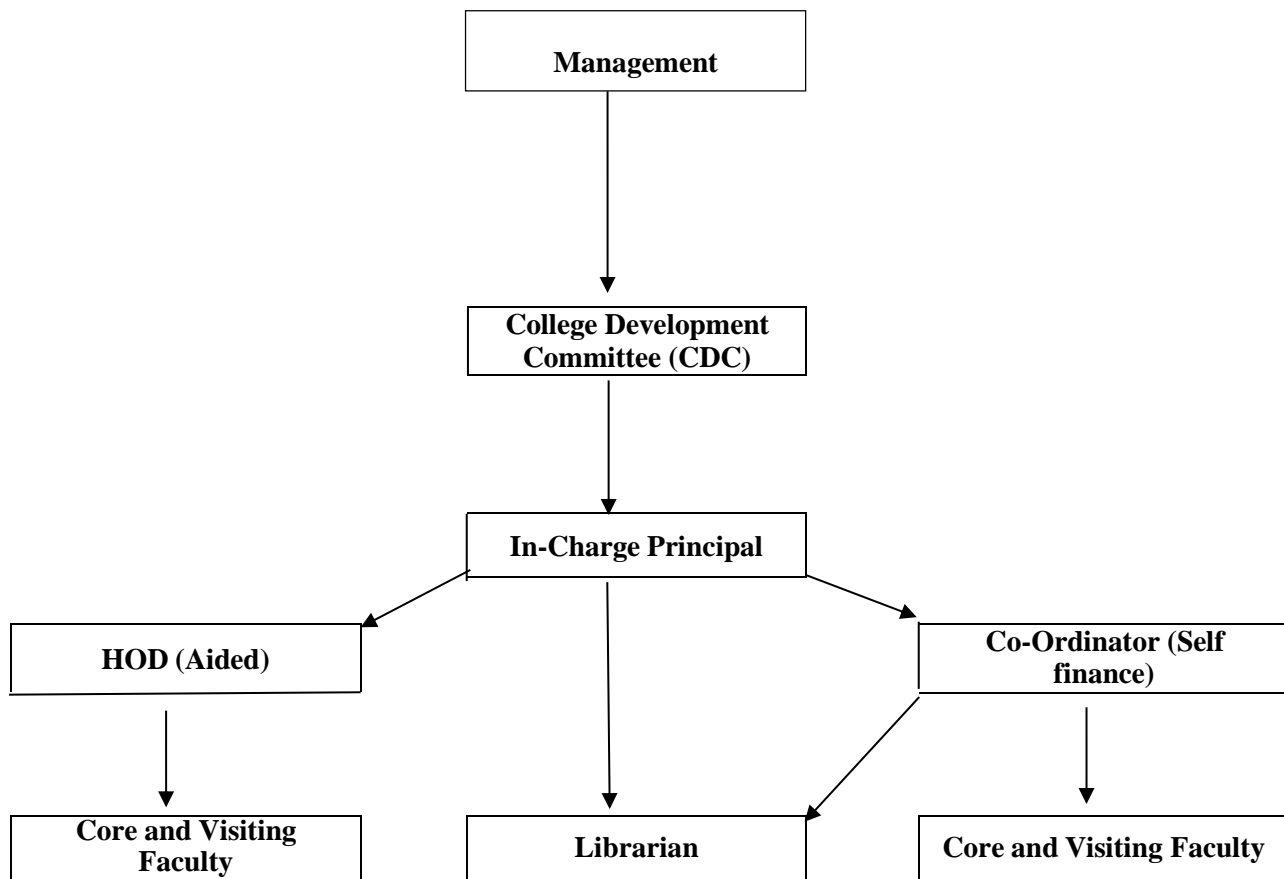

LAXMI CHARITABLE TRUST
SHRI CHINAI COLLEGE OF COMMERCE & ECONOMICS

Dr. S. Radhakrishnan Marg, Andheri (East), Mumbai-400 069

Accredited by NAAC with B grade

INCHARGE PRINCIPAL
SHRI.CHINAI COLLEGE OF COMMERCE &
ECONOMICS ANDHERI (E), MUMBAI- 40069.