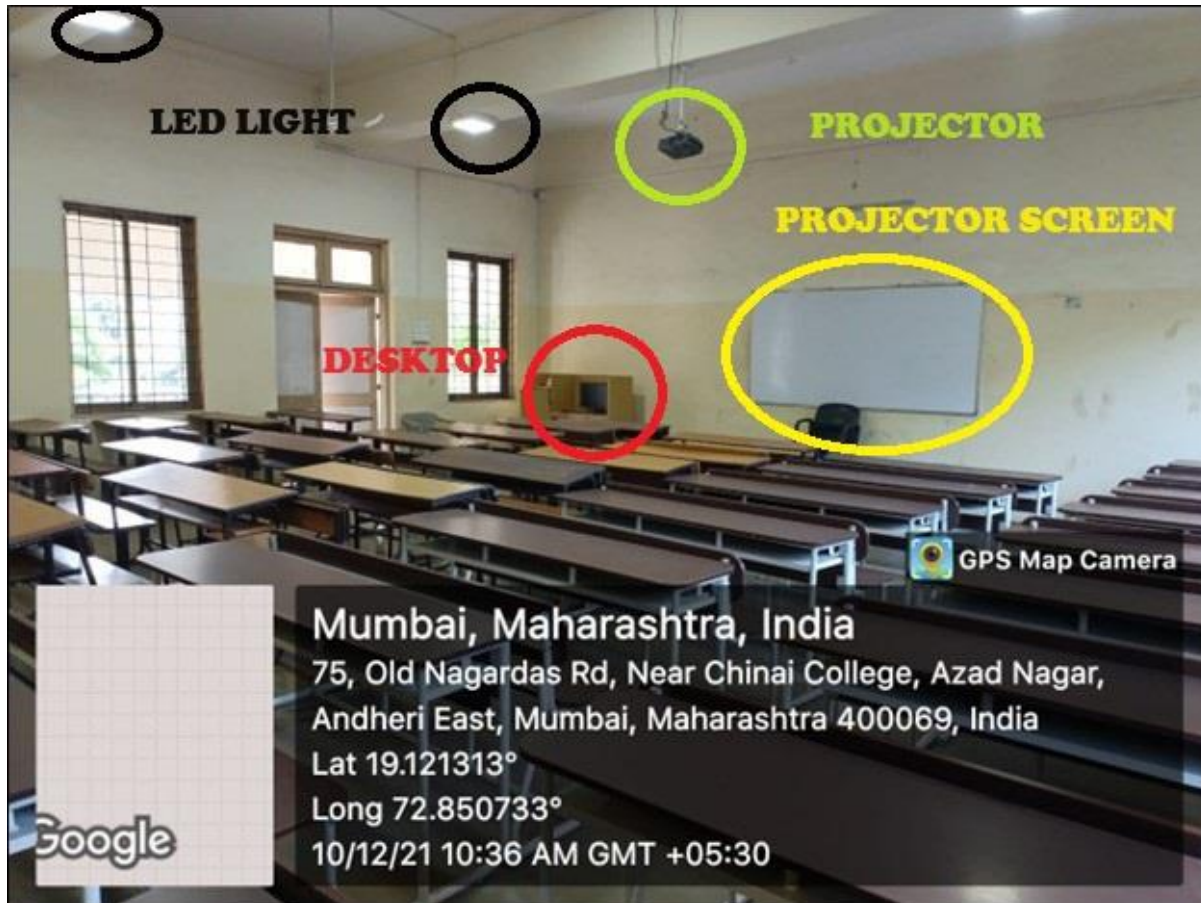

**CLASS ROOM F- 33 WITH PROJECTOR/ LED LIGHTS/ DESKTOP FACILITIES.**

LAXMI CHARITABLE TRUST  
SHRI CHINAI COLLEGE OF COMMERCE & ECONOMICS

Dr. S. Radhakrishnan Marg, Andheri (East), Mumbai-400 069

Accredited by NAAC with B Grade